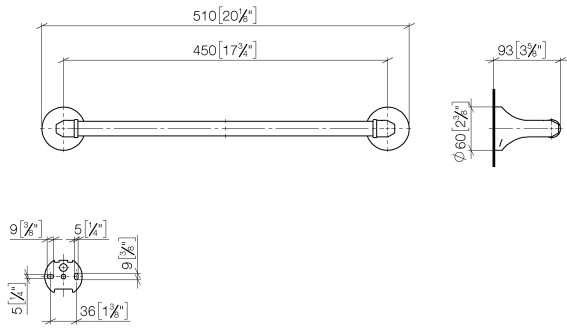

83 045 361

- gauge 450 mm
- width 510mm
- height 60 mm
- rosette Ø 60 mm
- 90mm projection

	Chrome	83 045 361-00
	Brushed Platinum	83 045 361-06
	Platinum	83 045 361-08
	Durabronze (23kt Gold)	83 045 361-09
	Brushed Durabronze (23kt Gold)	83 045 361-28
	Brushed Dark Platinum	83 045 361-99

Recommended miscellaneous

MADISON Mounting for towel bar/tumbler mounting on two sides - 12 358 970 90

- for towel bar mounting plus towel bar mounting on back.

83 045 361

mm [inches]

83 045 361

Spare parts list

No.	Item Number	Name	Quantity used	Delivery time
1	05 17 97 507 00 90	fixing set	2	2
2	04 31 11 140 00 90	pin	2	2