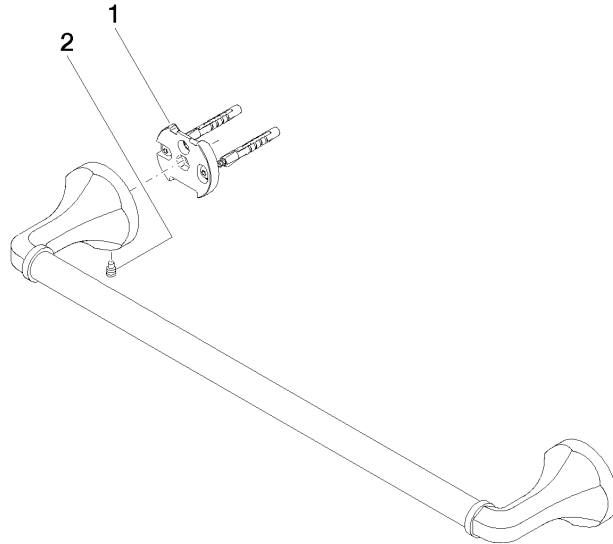

83 045 361

- gauge 450 mm
- width 510mm
- height 60 mm
- rosette Ø 60 mm
- 90mm projection

	Chrome	83 045 361-00
	Brushed Platinum	83 045 361-06
	Platinum	83 045 361-08
	Durabronze (23kt Gold)	83 045 361-09
	Brushed Durabronze (23kt Gold)	83 045 361-28
	Brushed Dark Platinum	83 045 361-99

Recommended miscellaneous

MADISON Mounting for towel bar/tumbler mounting on two sides - 12 358 970 90

- for towel bar mounting plus towel bar mounting on back.

83 045 361

mm [inches]

83 045 361

Spare parts list

No.	Item Number	Name	Quantity used	Delivery time
1	05 17 97 507 00 90	fixing set	2	2
2	04 31 11 140 00 90	pin	2	2